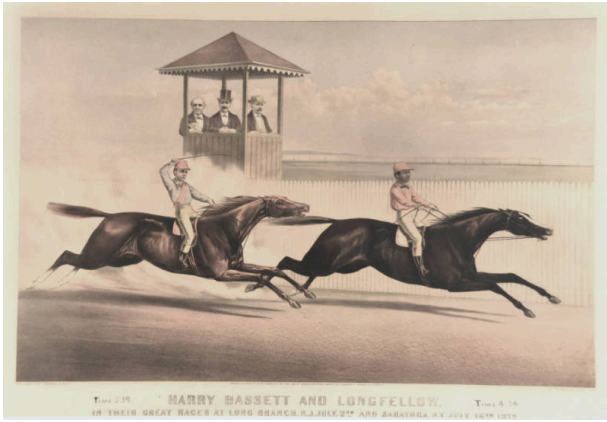

Basic Detail Report

Harry Bassett and Longfellow

Primary Maker

Unknown Artist

Medium

Chromolithograph on paper

Description

An animated view of a horse race involving a dark brown horse in the lead ridden by a jockey in white pants, red shirt, and red hat, and a brown horse behind ridden by a jockey in white pants, white shirt with a red sash across his chest, and a red hat. A square judges' viewing stand with a hip roof appears behind the trailing horse, occupied by three males, one of whom wears a top hat. A picket fence is shown between the edge of the track and the stand. The track continues in the distance, and the race is taking place under a partly cloudy sky.

Dimensions

19.5 × 28.5 in. (49.5 × 72.4 cm)